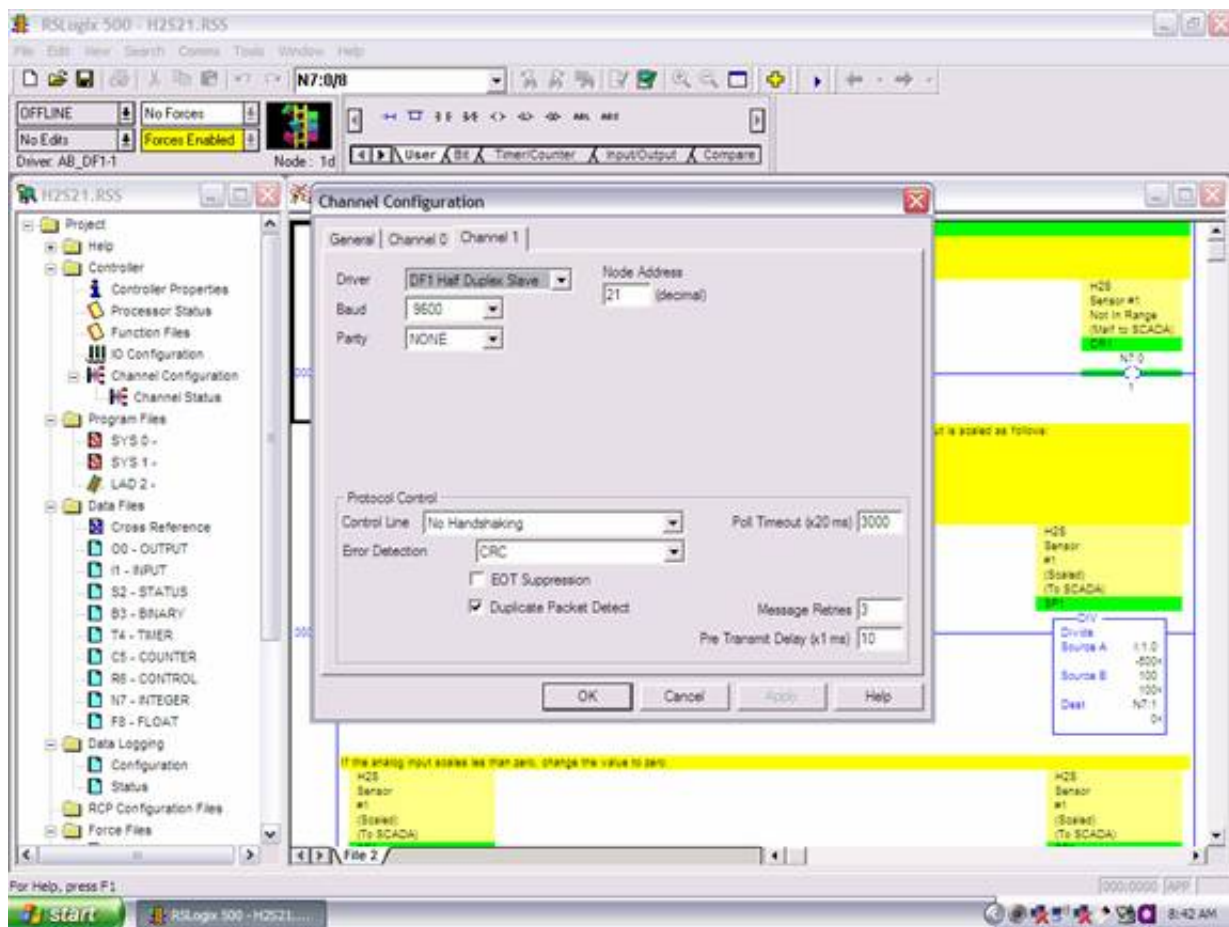

1. [linx](#)
2. [linxens](#)
3. [linx procedure](#)

You will find an symbol of the device if it is definitely communicating correctly, and the EDS File (Electronic Data Piece) for the gadget is authorized.. Here is certainly an instance of where one gadget is interacting, and the others are usually not.. The EthernetIP motorist will search the entire subnet to appear for gadgets The other issue with EthernetIP is that it finds only the IP deal with.. If you can ping the device, but RSLinx does not identify the device, chances are usually that RSLinx is definitely not configured properly.

linx

linx, linxdatacenter, linx 0.9.7, linx download, linx eden, linx 0.9.7 download, linux, linx reflux management system, linux mint, linx blaze, linx furniture, linx surgery, linx indiana work desk, linx monza gaming chair, linx nevada work desk, linx meaning, linx desk, linx gaming chair, linx everest entertainment unit [Adobe Indesign Ita Portable Ice House](#)

If you choose to use the EthernetIP driver, just confirm the adapter it is using, and choose to browse the entire subnet.. Accessibility RSLinx by hitting Start All Programs Rockwell Software RSLinx RSLinx classic.. Ethernet marketing communications is usually the favored technique in Market, but you must make use of extreme caution to prevent someone from the outside from being able to view your system. [Wacom Ptz431w Driver For Mac](#)

Adobe