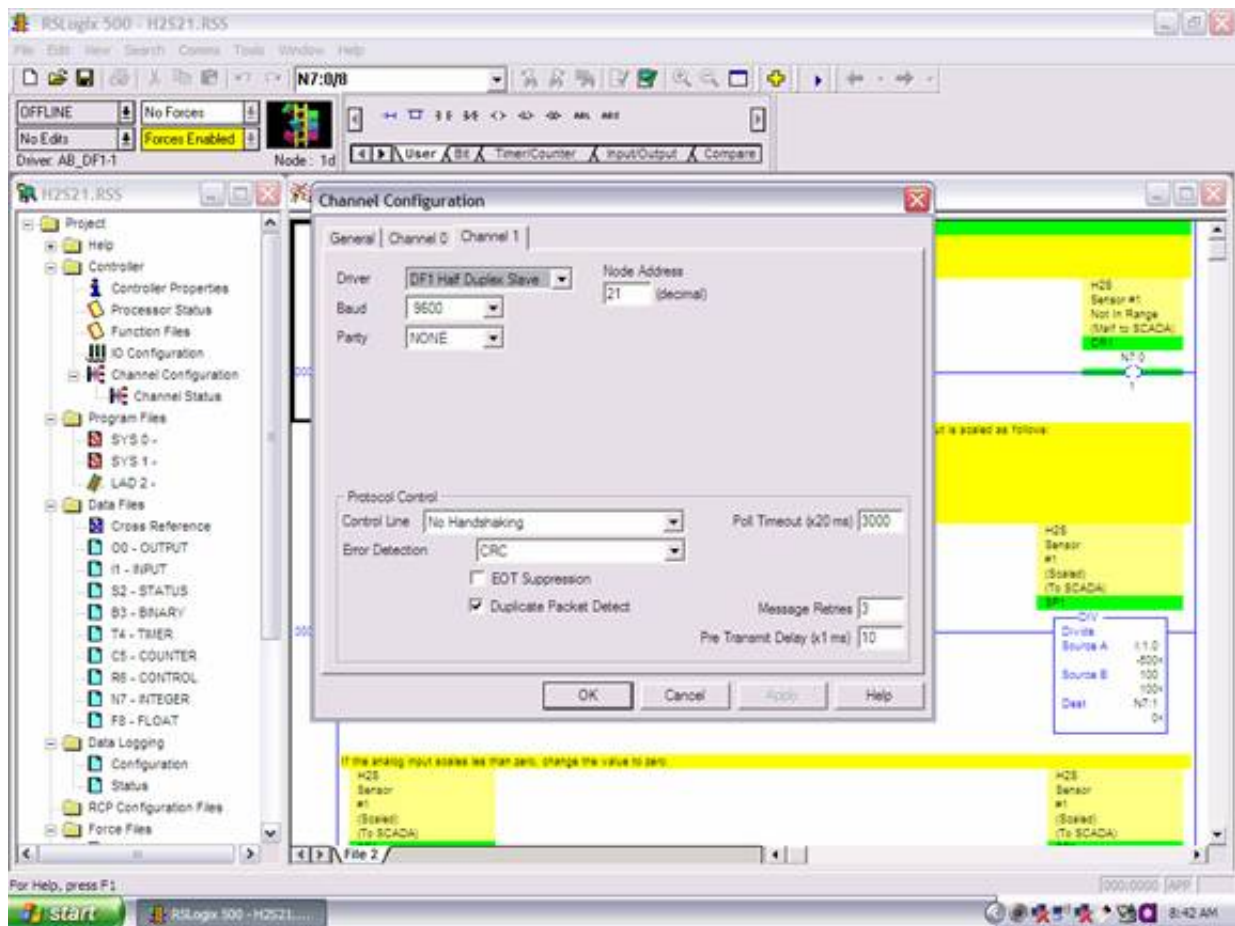

# DOWNLOAD

[Rs Linx License Crack](#)

[Rs Linx License Crack](#)

---

**DOWNLOAD**

If you have got a shortcut on your desktop computer, make use of that to open up RSLinx.

1. [linx](#)
2. [linxens](#)
3. [linx procedure](#)

You will find an symbol of the device if it is definitely communicating correctly, and the EDS File (Electronic Data Piece) for the gadget is authorized.. Here is certainly an instance of where one gadget is interacting, and the others are usually not.. The EthernetIP motorist will search the entire subnet to appear for gadgets The other issue with EthernetIP is that it finds only the IP deal with.. If you can ping the device, but RSLinx does not identify the device, chances are usually that RSLinx is definitely not configured properly.